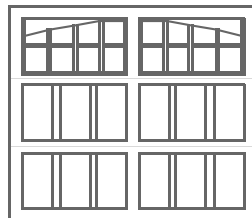

Custom Panel Series

G a r a g e D o o r s

The Custom Panel series of carriage style doors line is available in most sizes up to 18x10. Typically it is made up of 3 sections. It is an upward acting sectional door and comes in paint grade or stain grade. Its design potential fits the needs of homeowners, homebuilders, architects and garage door dealers on a tight budget.

In its standard format the framing components are of hemlock/fir and the panels are smooth hardboard when the door is to be painted and of mahogany when stained. The glass, which can be clear or obscure, fits behind a grid insert that forms the window design.

8x7 CP-New Orleans

8x7 CP-201

8x7 CP-Santo Tome
Diamond Top

8x7 CP-Cedar Crest

8x7 CP-New Orleans
Castlerock Top

8x7 CP-Castlerock

8x7 CP-New Orleans
Arch 1

16x7 CP-100 Arch 2