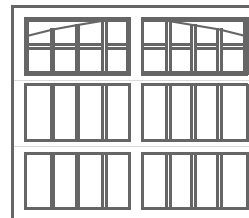

8x7 CP-Castlerock