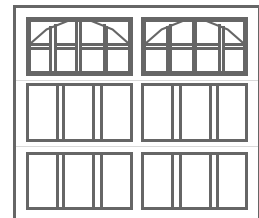

Custom Panel Series

G a r a g e D o o r s

The Custom Panel series of carriage style doors line is available in most sizes up to 18x10. Typically it is made up of 3 sections. It is an upward acting sectional door and comes in paint grade or stain grade. Its design potential fits the needs of homeowners, homebuilders, architects and garage door dealers on a tight budget.

In its standard format the framing components are of hemlock/fir and the panels are smooth hardboard when the door is to be painted and of mahogany when stained. The glass, which can be clear or obscure, fits behind a grid insert that forms the window design.

8x7 CP-New Orleans

8x7 CP-201

8x7 CP-Santo Tome
Diamond Top

8x7 CP-Cedar Crest

8x7 CP-New Orleans
Castlerock Top

8x7 CP-Castlerock

8x7 CP-New Orleans
Arch 1

16x7 CP-100 Arch 2