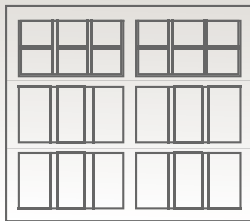

Custom Panel Series

G a r a g e D o o r s

The Custom Panel series of carriage style doors line is available in most sizes up to 18x10. Typically it is made up of 3 sections. It is an upward acting sectional door and comes in paint grade or stain grade. Its design potential fits the needs of homeowners, homebuilders, architects and garage door dealers on a tight budget.

In its standard format the framing components are of hemlock/fir and the panels are smooth hardboard when the door is to be painted and of mahogany when stained. The glass, which can be clear or obscure, fits behind a grid insert that forms the window design.

Garage Doors

16x7 CP-100

16x7 CP-Shutters

8x7 CP-100

8x7 CP-200

8x7 CP-Santo Tome

8x7 CP-Monte Carlo

8x7 CP-Monterey