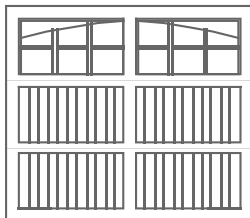

8x7 CP-Cedar Crest