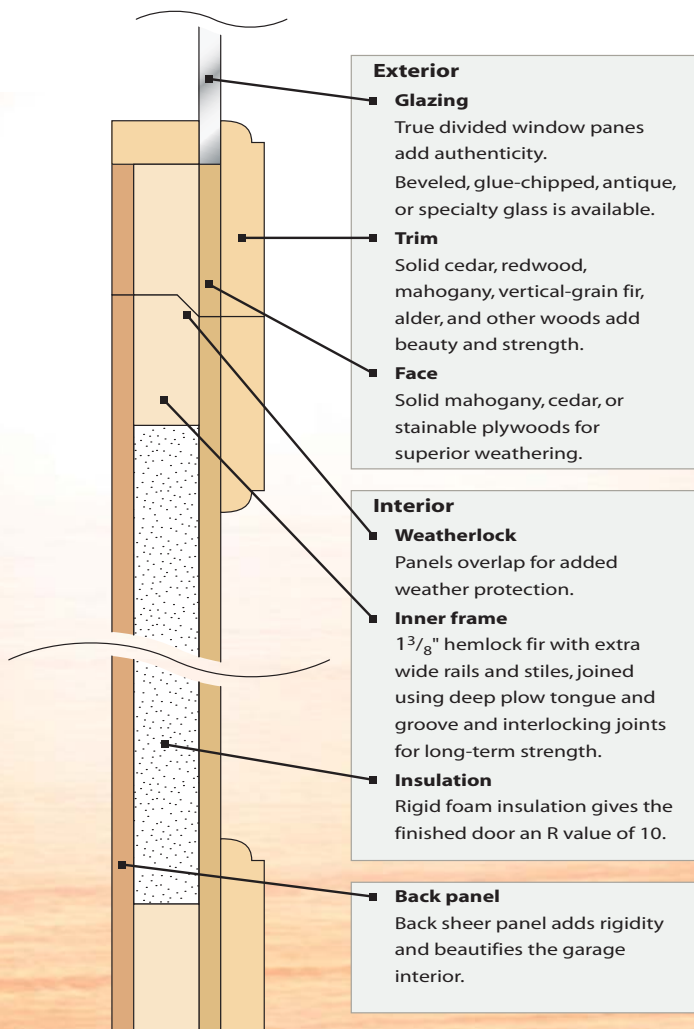

# The Model T

much more than the average door

The Model T line of doors represents the finest collection of garage doors available. These beautiful three or four section overhead doors are made to simulate swinging, sliding, and carriage style doors of the nineteenth century. Featuring a layered construction process, true divided lights, attractive inside finishing, and good insulation, their construction is reminiscent of the quality craftsmanship of years past. Call or visit our web site for more information.